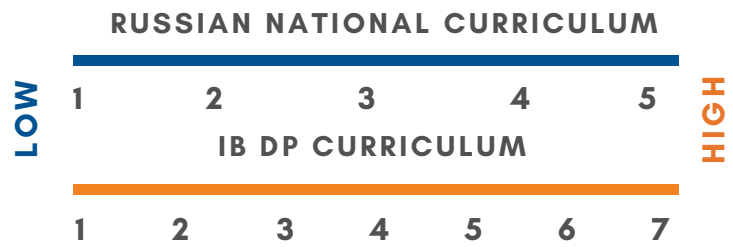

GRADING SYSTEM

STUDENT RESULTS

The Russian State Examination scores of the students of School PRESIDENT are much higher than average results in other private schools. Our students are frequent participants and winners of Academic Olympiads in different subjects.

IB DP RESULTS (45 MAX)

YEAR	PASS RATE	SCHOOL AVERAGE	WORLD AVERAGE	TOP SCORE
2018	100%	39,3	29,8	43
2019	100%	40,5	29,6	44
2020	100%	39	29,9	41
2021	100%	40	33	43
2022	100%	38.4	31.98	43
2023	100%	38	30.24	40

RUSSIAN STATE EXAMINATION 2023 (100 MAX)

SUBJECT	SCHOOL AVERAGE	COUNTRY AVERAGE	HIGHEST RESULT
RUSSIAN	83	68.43	95
MATHS	44	55.62	64
ENGLISH	75.83	66.31	98

UNIVERSITY ACCEPTANCES

Students of School PRESIDENT are accepted to the top world's universities with **100%** admission rate.

FOREIGN UNIVERSITIES

- University of Cambridge
- University of Oxford
- L
- UCL
- King's College,
- University of Edinburgh
- UPenn
- UC Berkeley
- UCLA
- NYU and others

RUSSIAN UNIVERSITIES

- Moscow State University
- Moscow State University of Foreign Affairs
- National Research University: Higher School of Economics