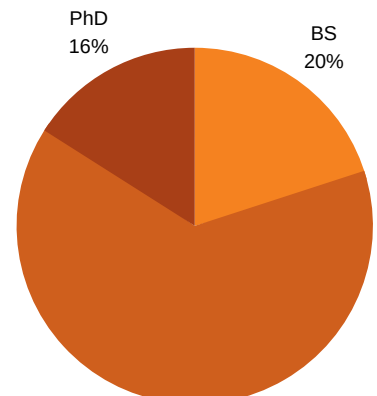

STUDENTS

457 students are currently enrolled in grades Pre-Kindergarten through 11 (ages 3-18). There are **43** high school students: **15** IB DP, **28** Russian curriculum.

SCHOOL FEATURES

- Five Foreign Languages taught: **French, English, Spanish, Chinese, German**
- Option to offer an individual curriculum for any student as well as the option to homeschool and distance education
- Small class size (**max 15**)
- IB subjects are taught at Standard and Higher levels (students choose which they need)
- Required number of higher-level subjects a student should take in the IB is 3
- Admission requirements: academic examination in **Russian, English and Maths**
- **100% scholarship** based on academic performance and portfolio